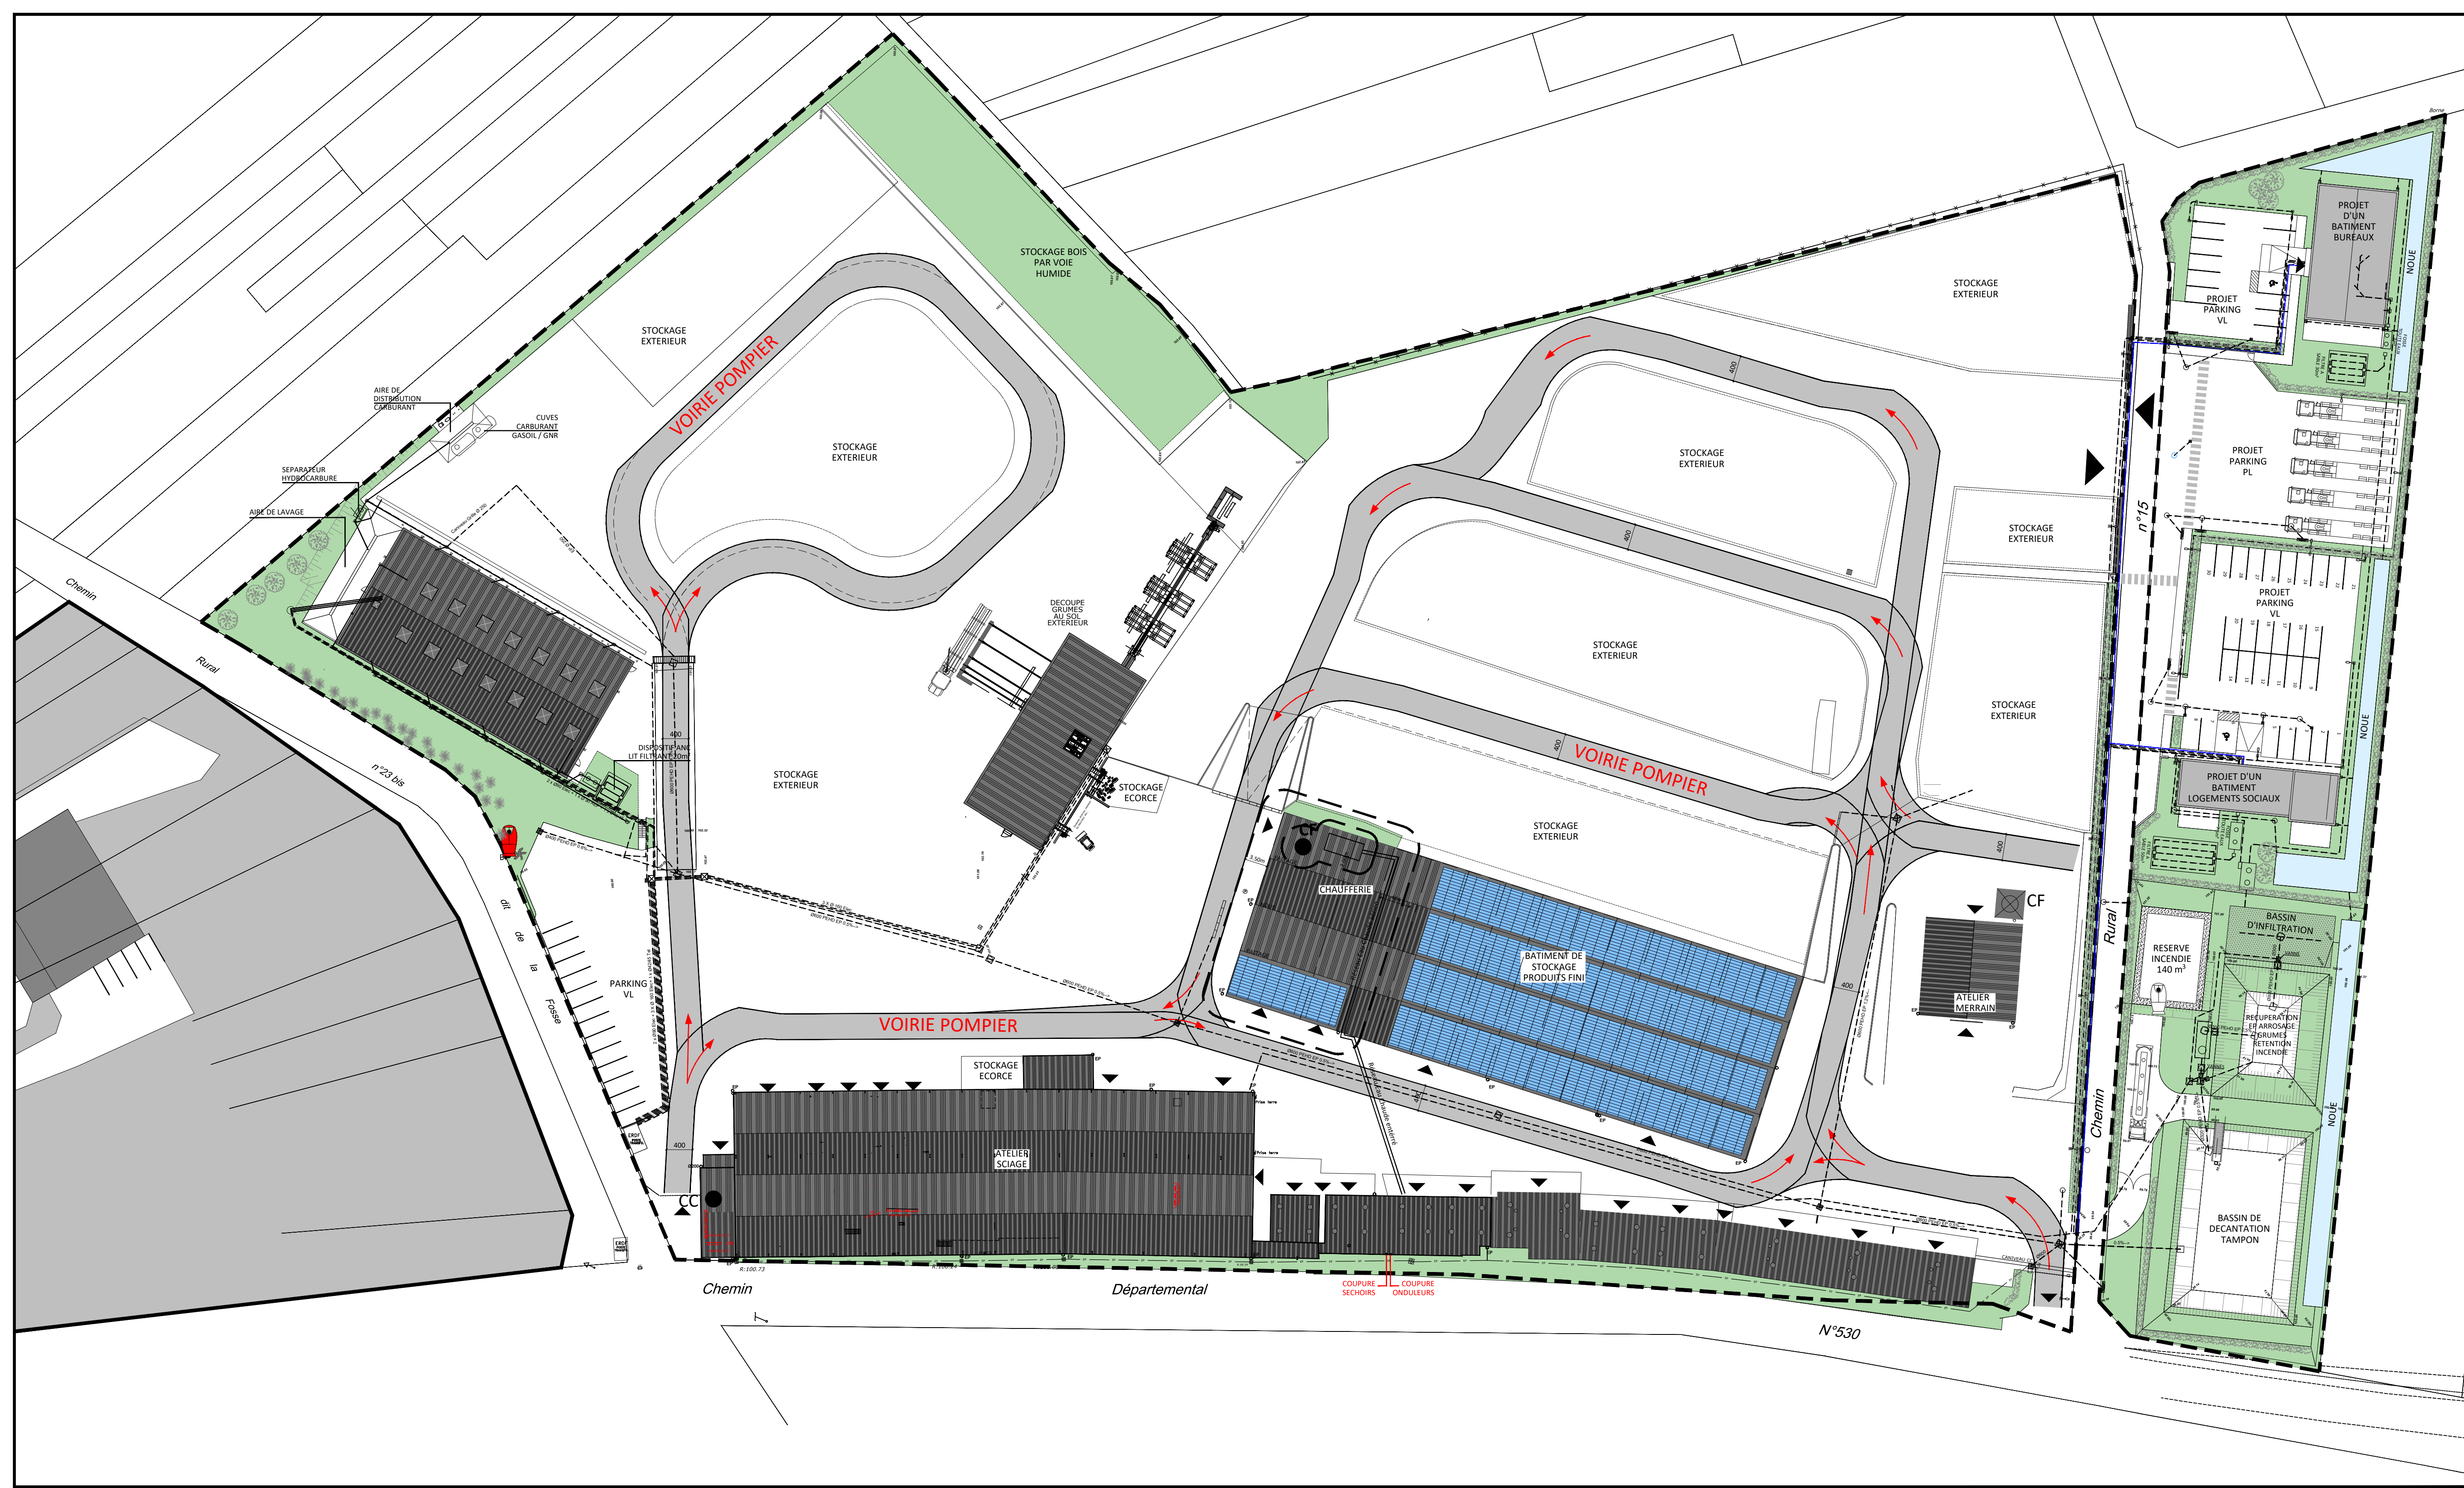

OPERATION

PLAN CADASTRAL - 1/2 500

INDICE	DATE	ELABORATION DU DOCUMENT	MODIFICATIONS	EMISSON	CONTROLE
	06/09/21			EM	AD

AFFAIRE	PHASE	DOCUMENT	DATE
16032D	ICPE	GB 01 100	06/09/21